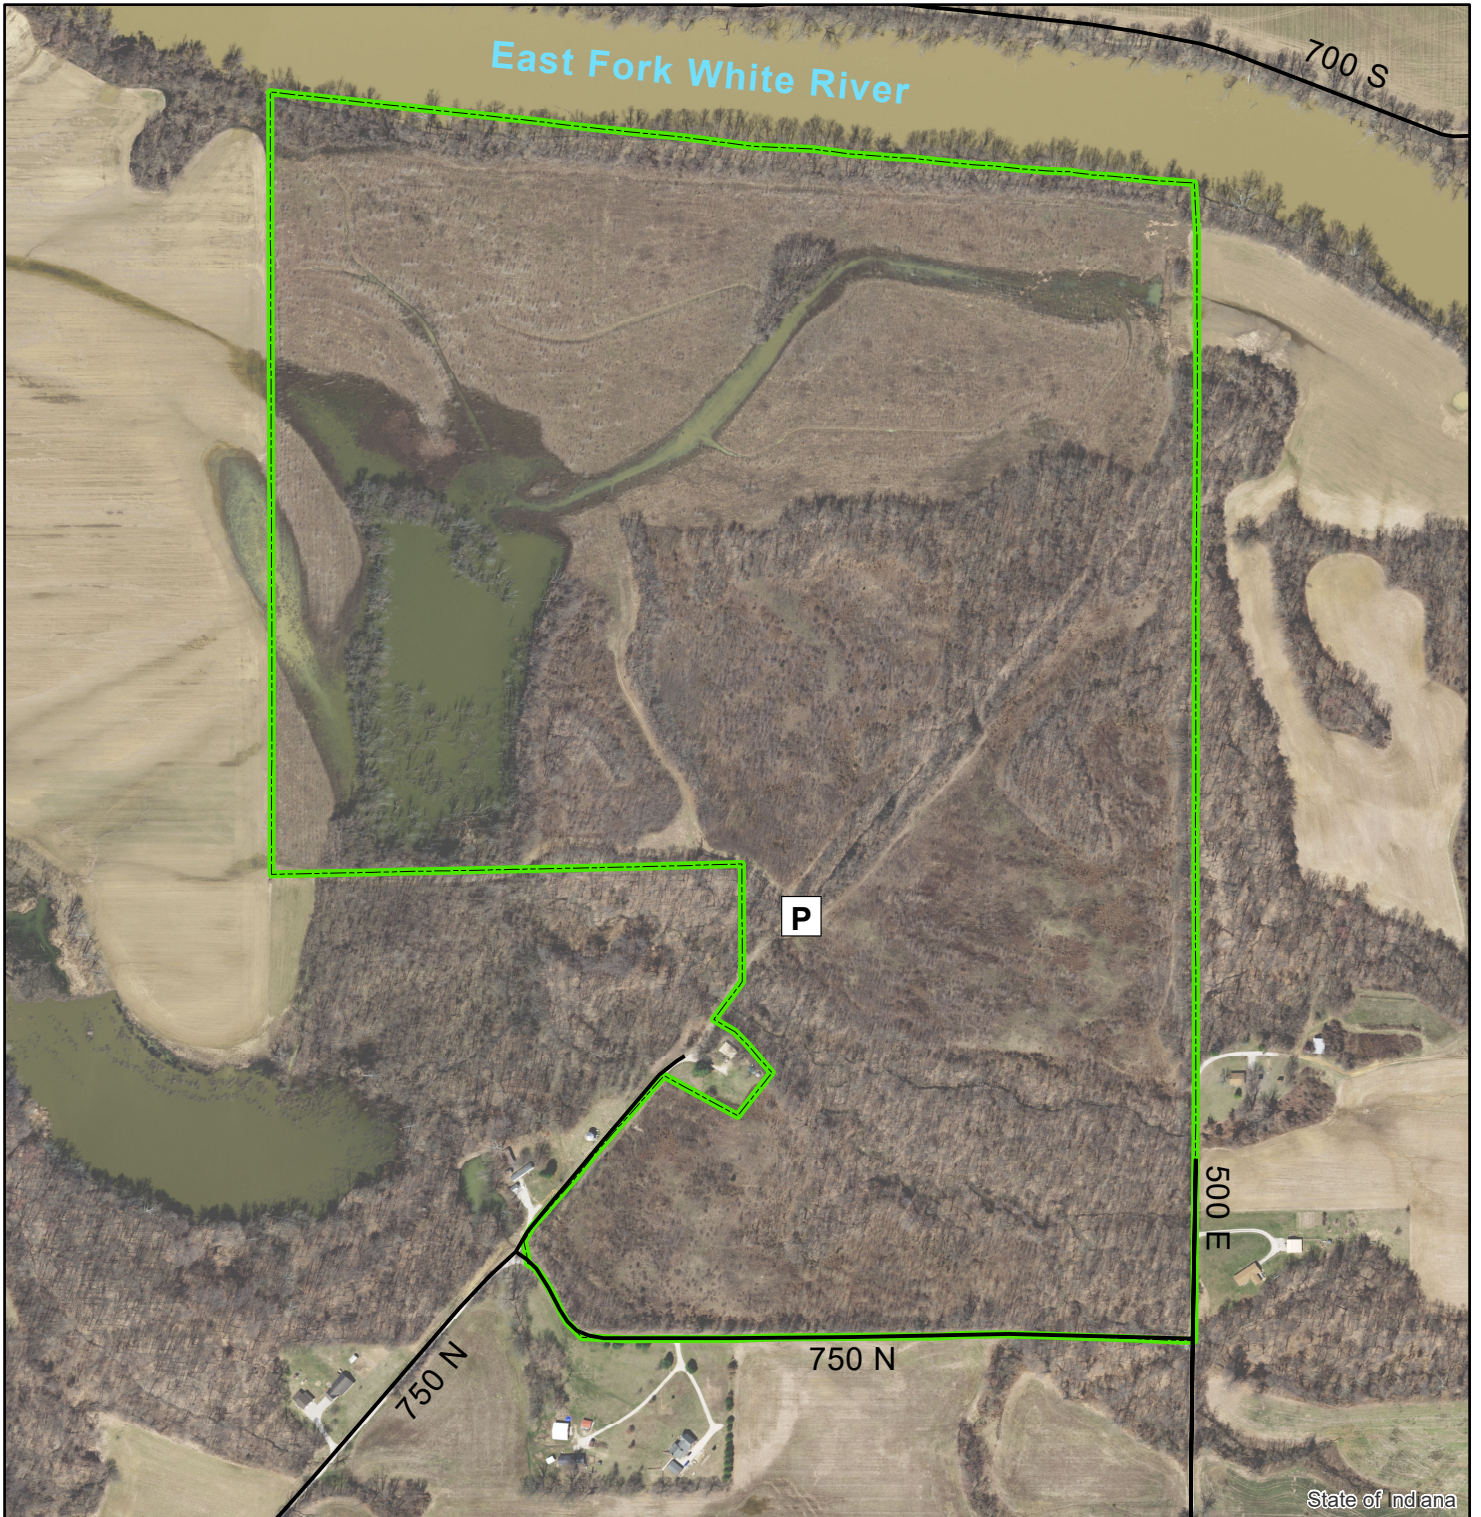

# Straight Line Slough Wildlife Management Area

**Legend**

 Straight Line Slough

Straight Line Slough WMA is managed  
by Sugar Ridge FWA in Winslow, IN.  
(812) 789-2724