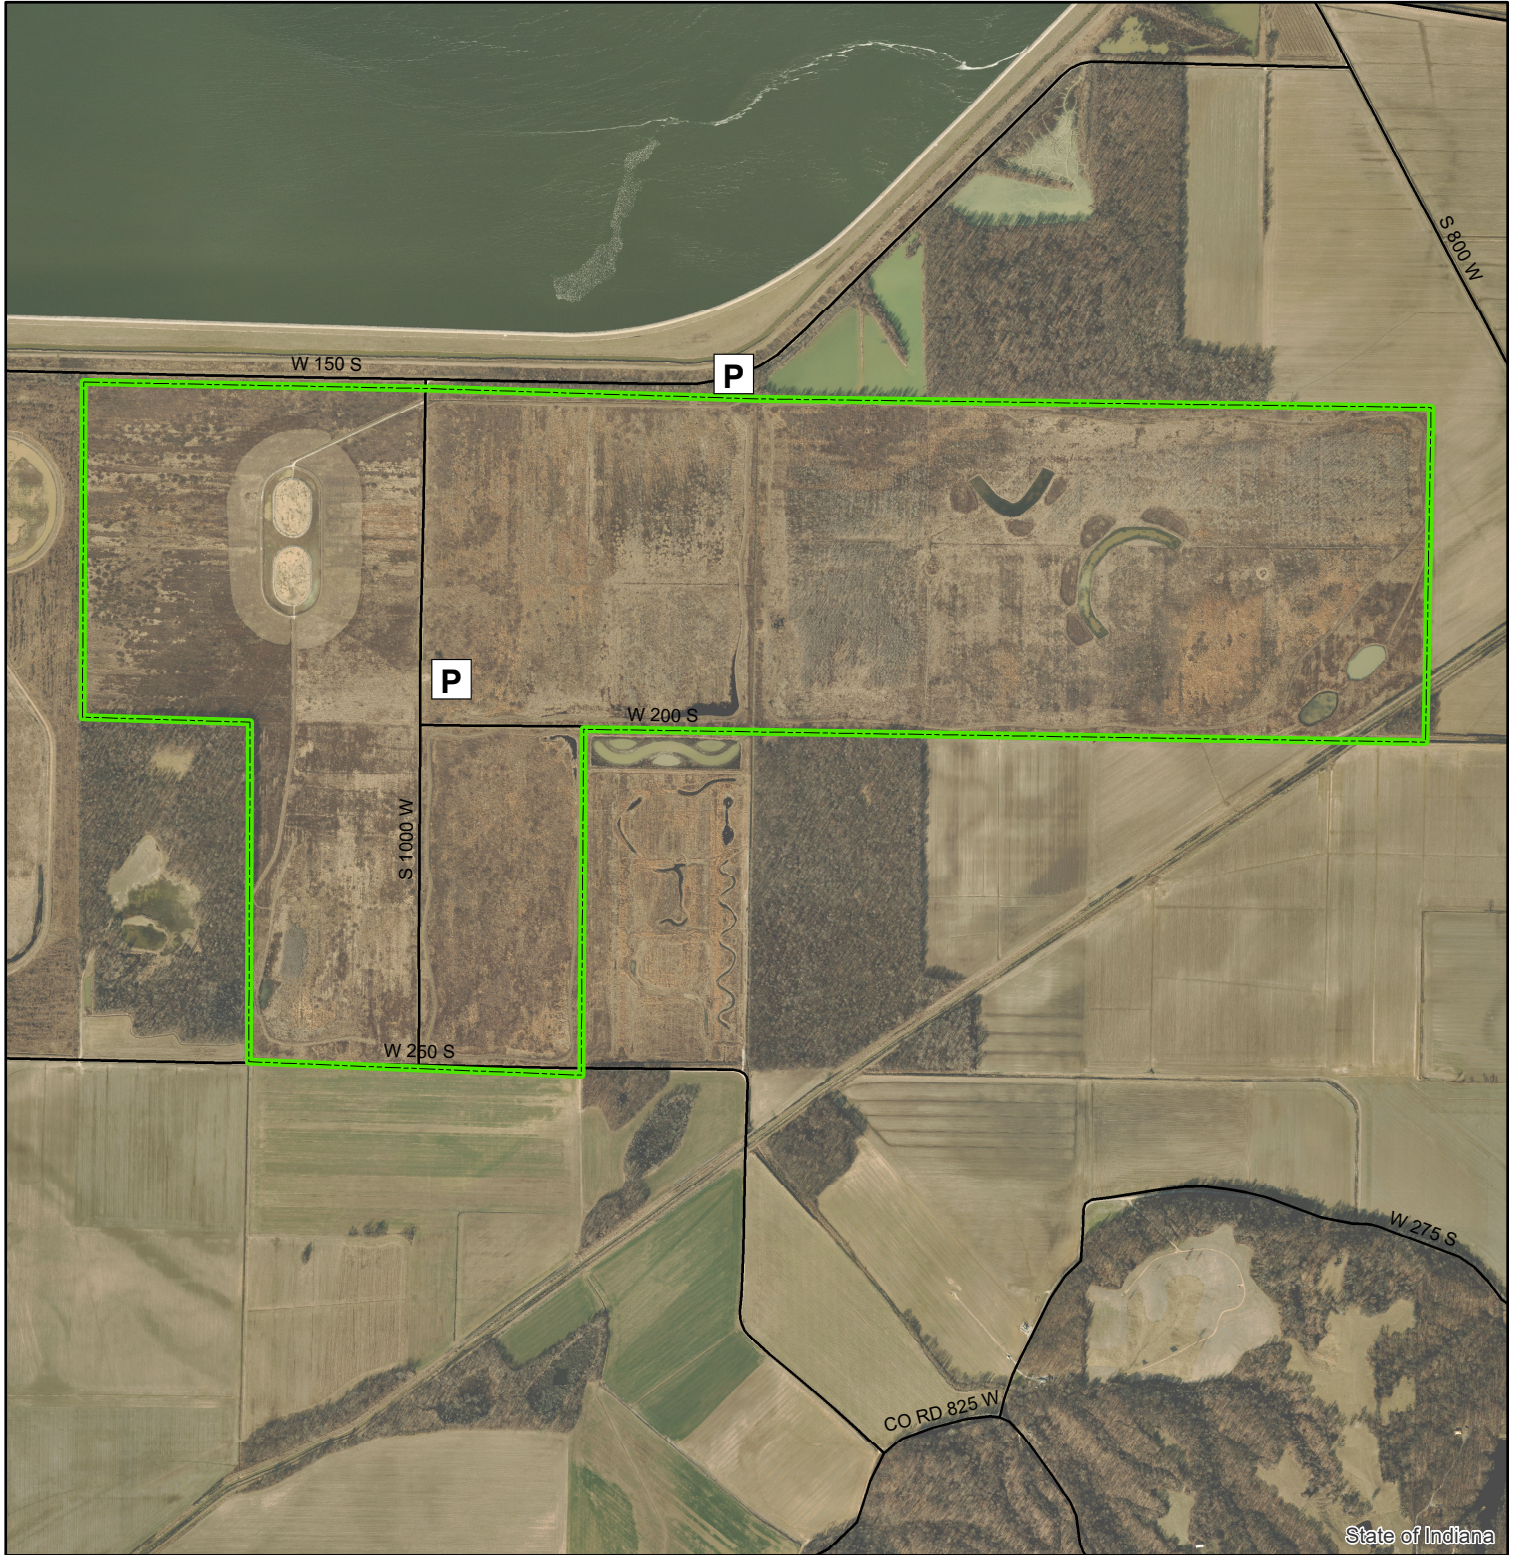

# Tern Bar Slough Wildlife Diversity Conservation Area

**Legend**

 Tern Bar Slough WDCA

Tern Bar Slough WDCA is managed by  
Sugar Ridge FWA in Winslow, IN.  
(812) 789-2724